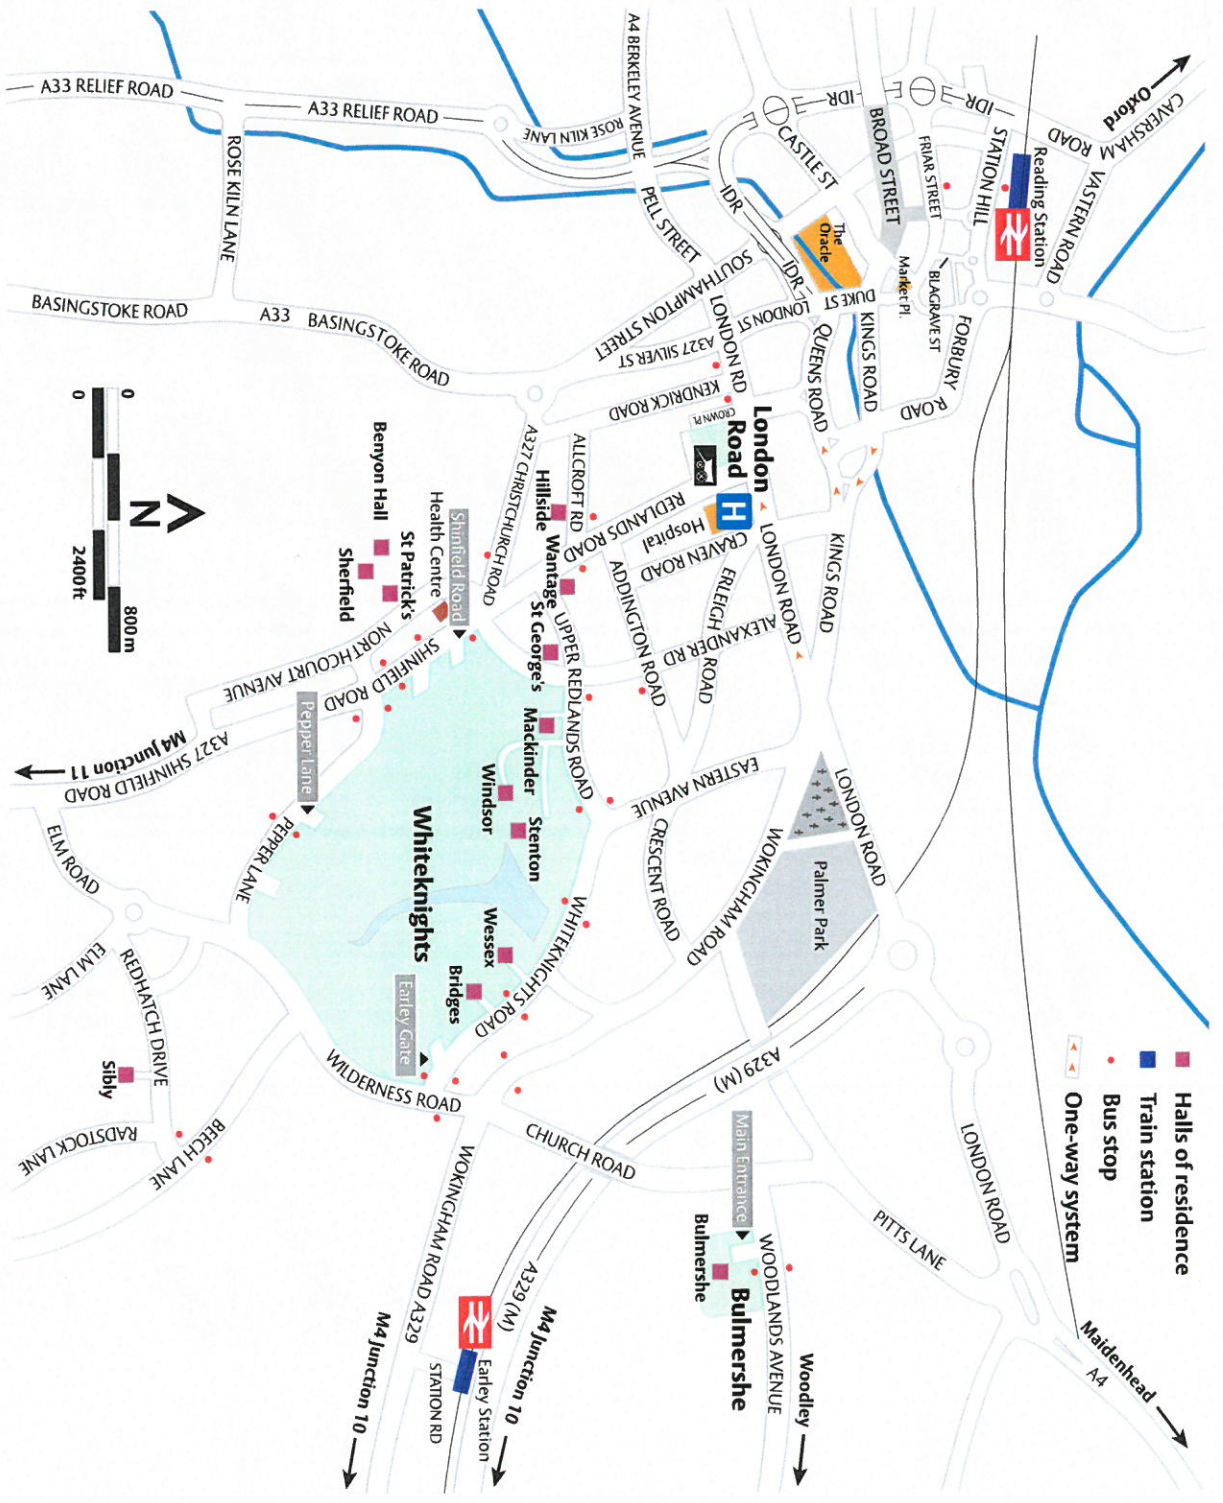

Useful links

University campus maps

www.reading.ac.uk/maps

Route information

Transport Direct

www.transportdirect.info

AA Route Planner

www.theaa.com/travelwatch

RAC Route Planner

route.rac.co.uk

Rail information

The Trainline

www.thetrainline.com

First Great Western Railways

www.firstgreatwestern.co.uk

Local Bus information

National Express Coaches

www.nationalexpress.com

Rail Air (coach service from Heathrow and Gatwick airports to Reading Railway Station)

www.railair.com

Name

- 4 Art
- 5 Theatre, Arts, Education and Deaf Studies (TAEDS)
- 10 Science
- 14 The Dairy
- 14 Student Common Room
- 16 Institute of Education, Campus Reception, and Student Support Centre
- 19 Staff offices
- 22 Lecture Theatre & Teaching Space
- 24 The Learning Hub
- 28 Gymnasium
- 29 Music
- 33 ICT and Modern Foreign Languages
- 41 Porters Lodge
- 43 Senior Common Room
- 45 Great Hall
- 46 Architecture
- 46 Security
- 49 Clock tower memorial

- Bus stop (to town)
- 🚲 Bicycle rack
- Ready/Bike station

LONDON ROAD CAMPUS

SAT NAV RG1 5AQ

MUSEUM OF ENGLISH RURAL LIFE
AND SPECIAL COLLECTIONS SERVICES

WHITENIGHTS
CAMPUS